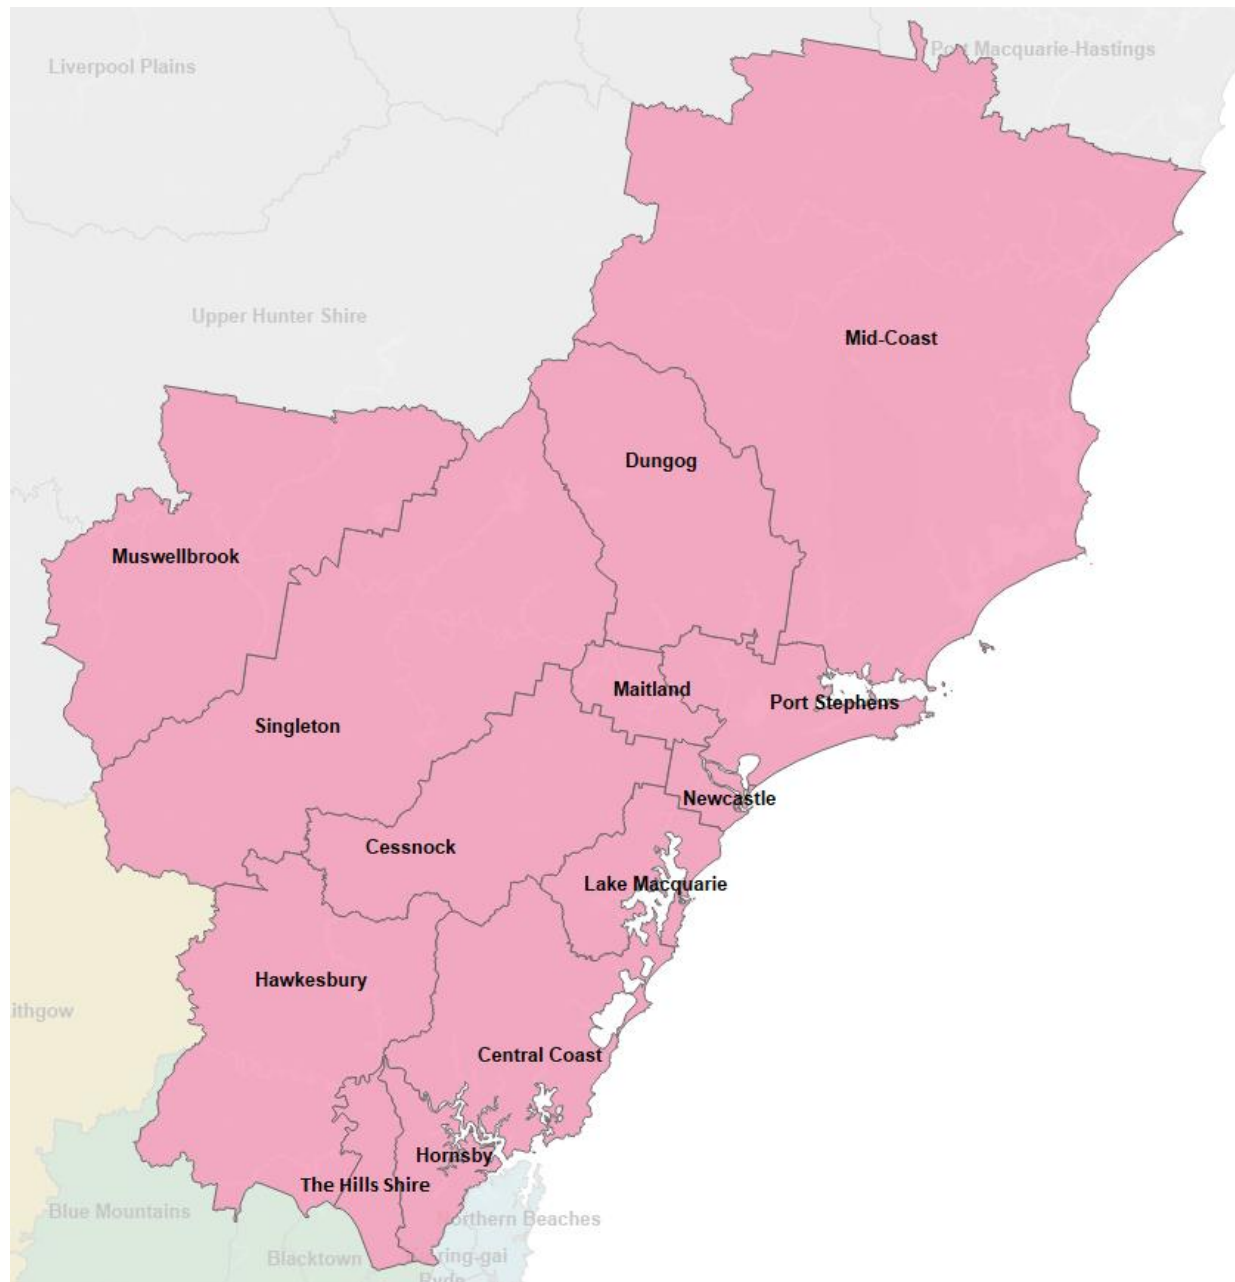

Howe

Kirsten Molloy