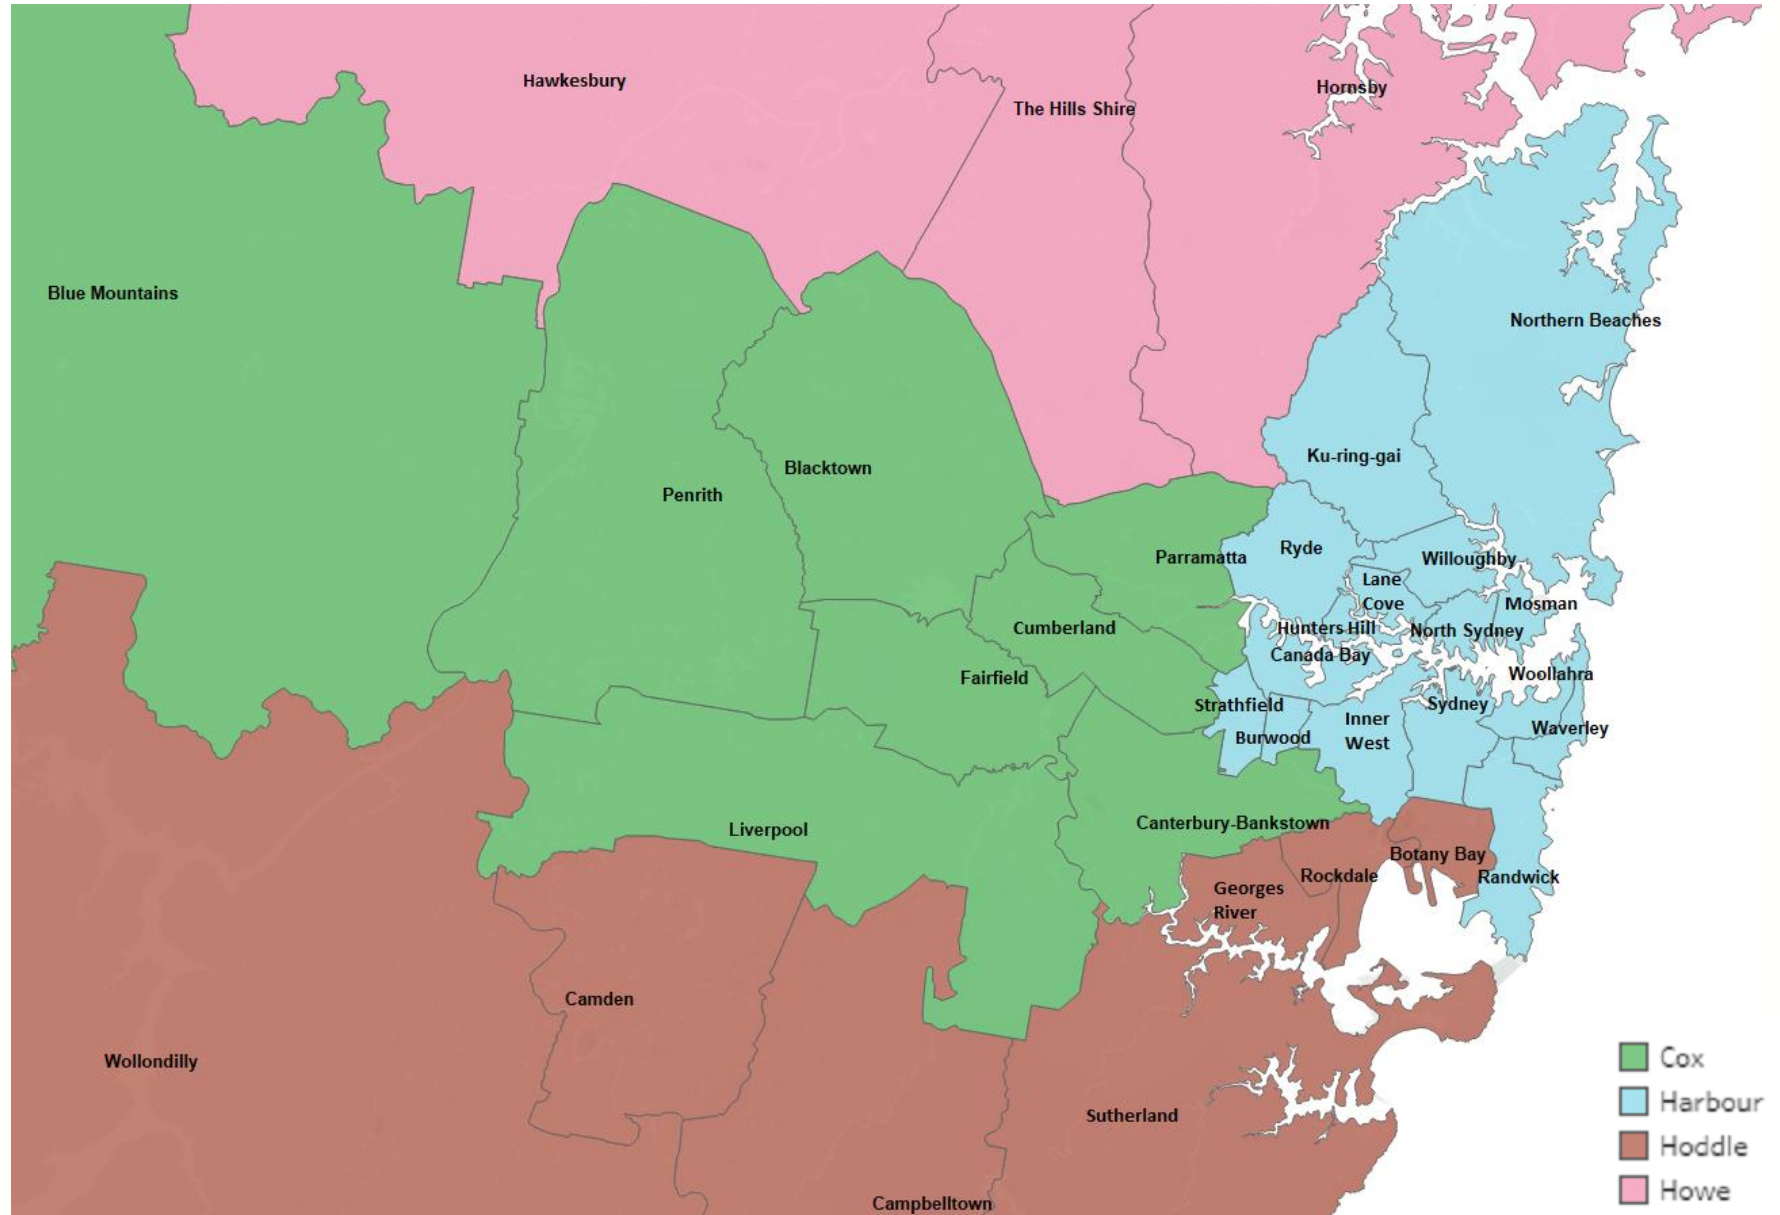

NRMA Election Regions Maps

NRMA Election Regions in Greater Sydney Metropolitan Area

Townsend

Fiona Simson

Mann

Kate Lundy

Harbour

Tim Trumper