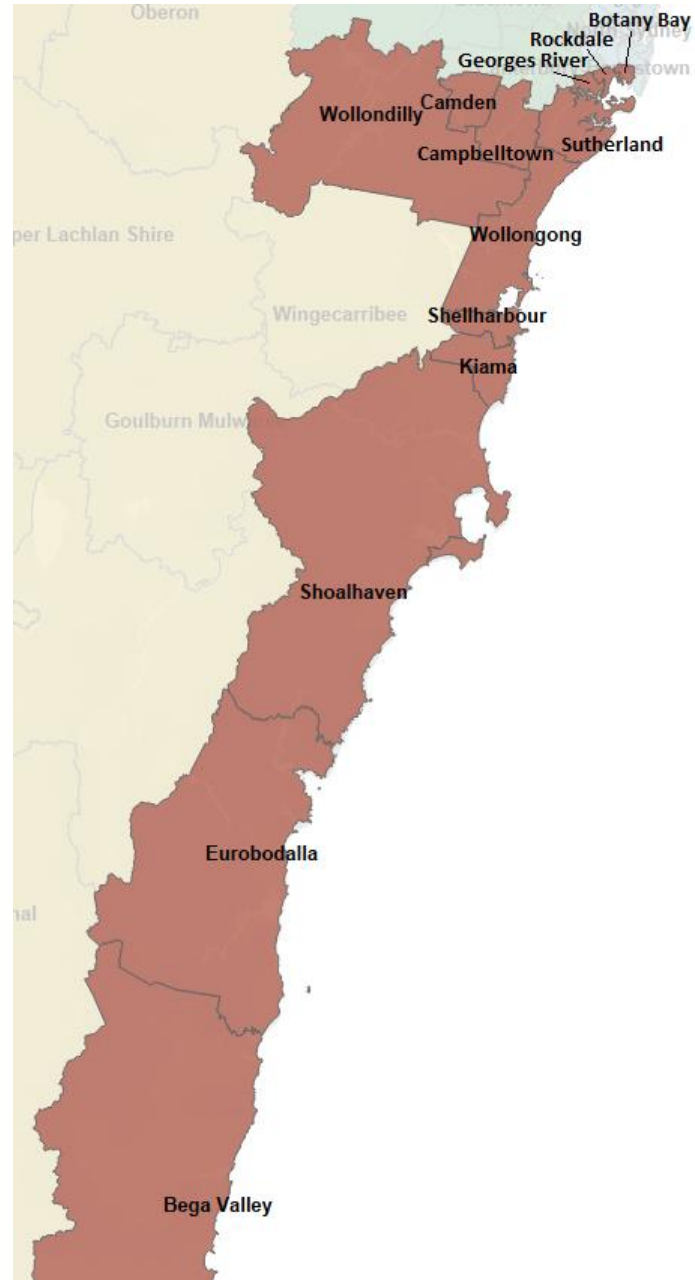

Hoddle

Marisa Mastroianni