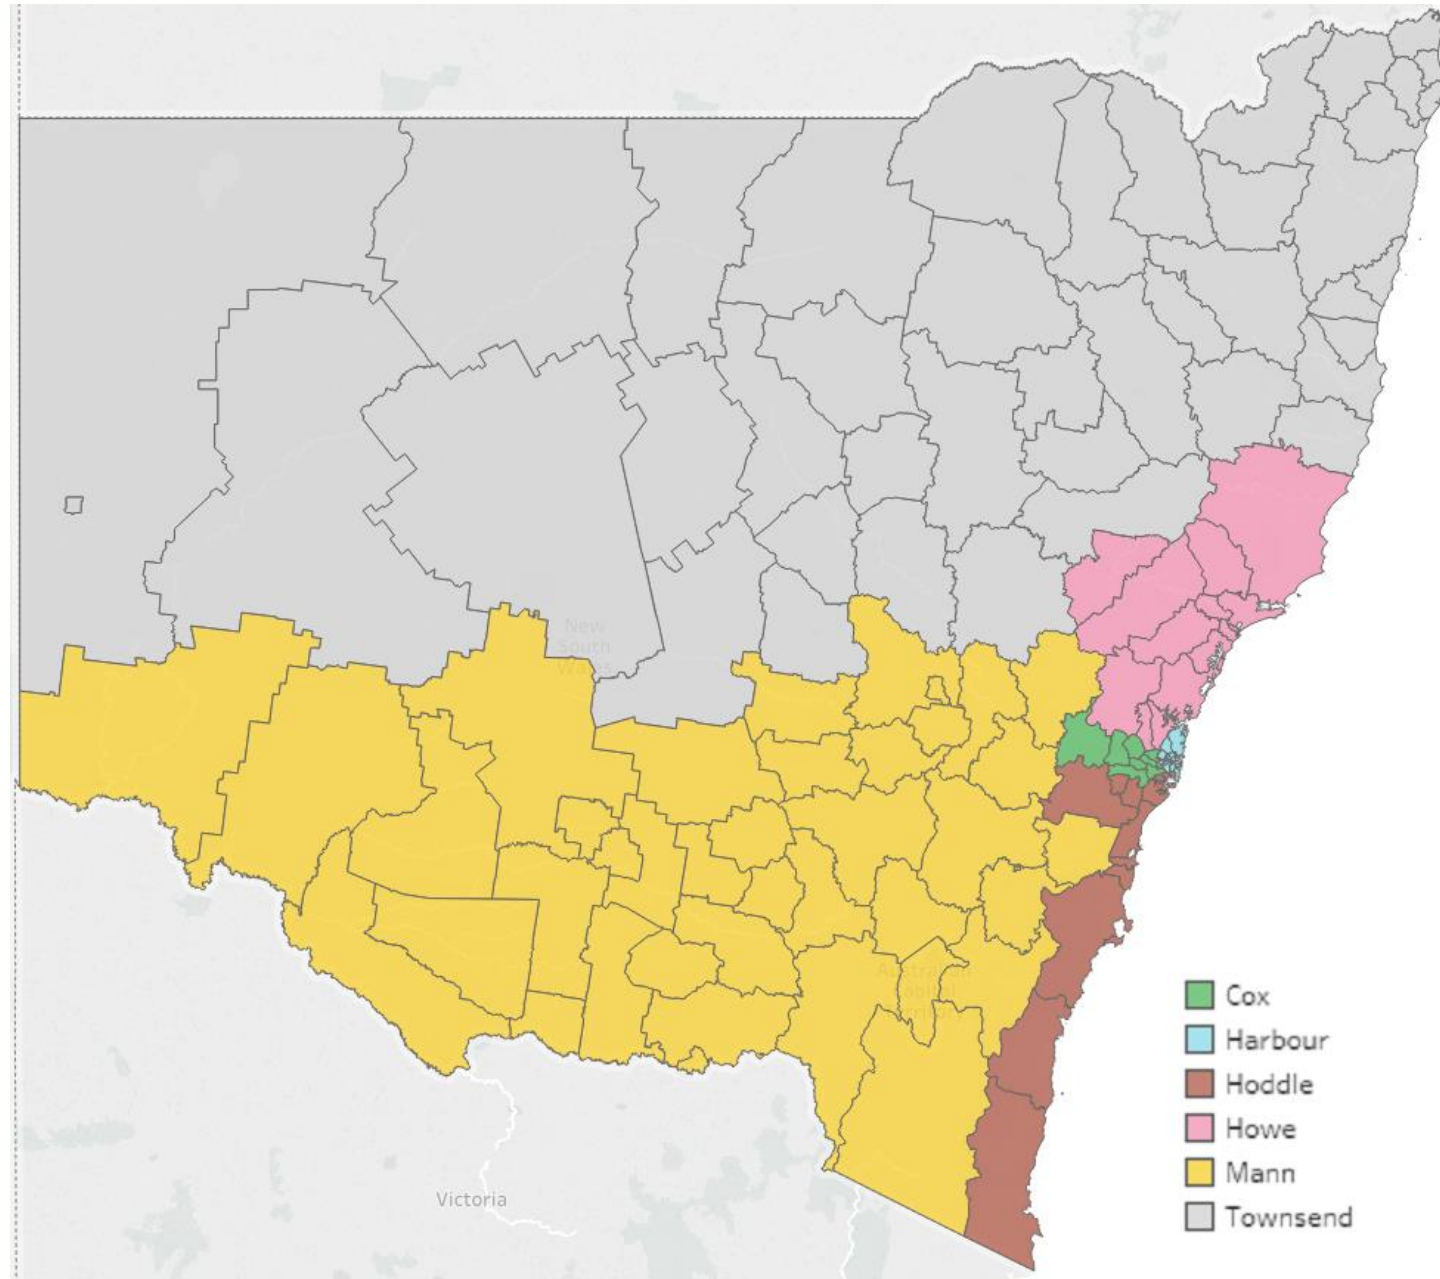

NRMA Election Regions Maps

NRMA Election Regions in Greater Sydney Metropolitan Area

Townsend

Fiona Simson

Mann

Kate Lundy

Harbour

Tim Trumper